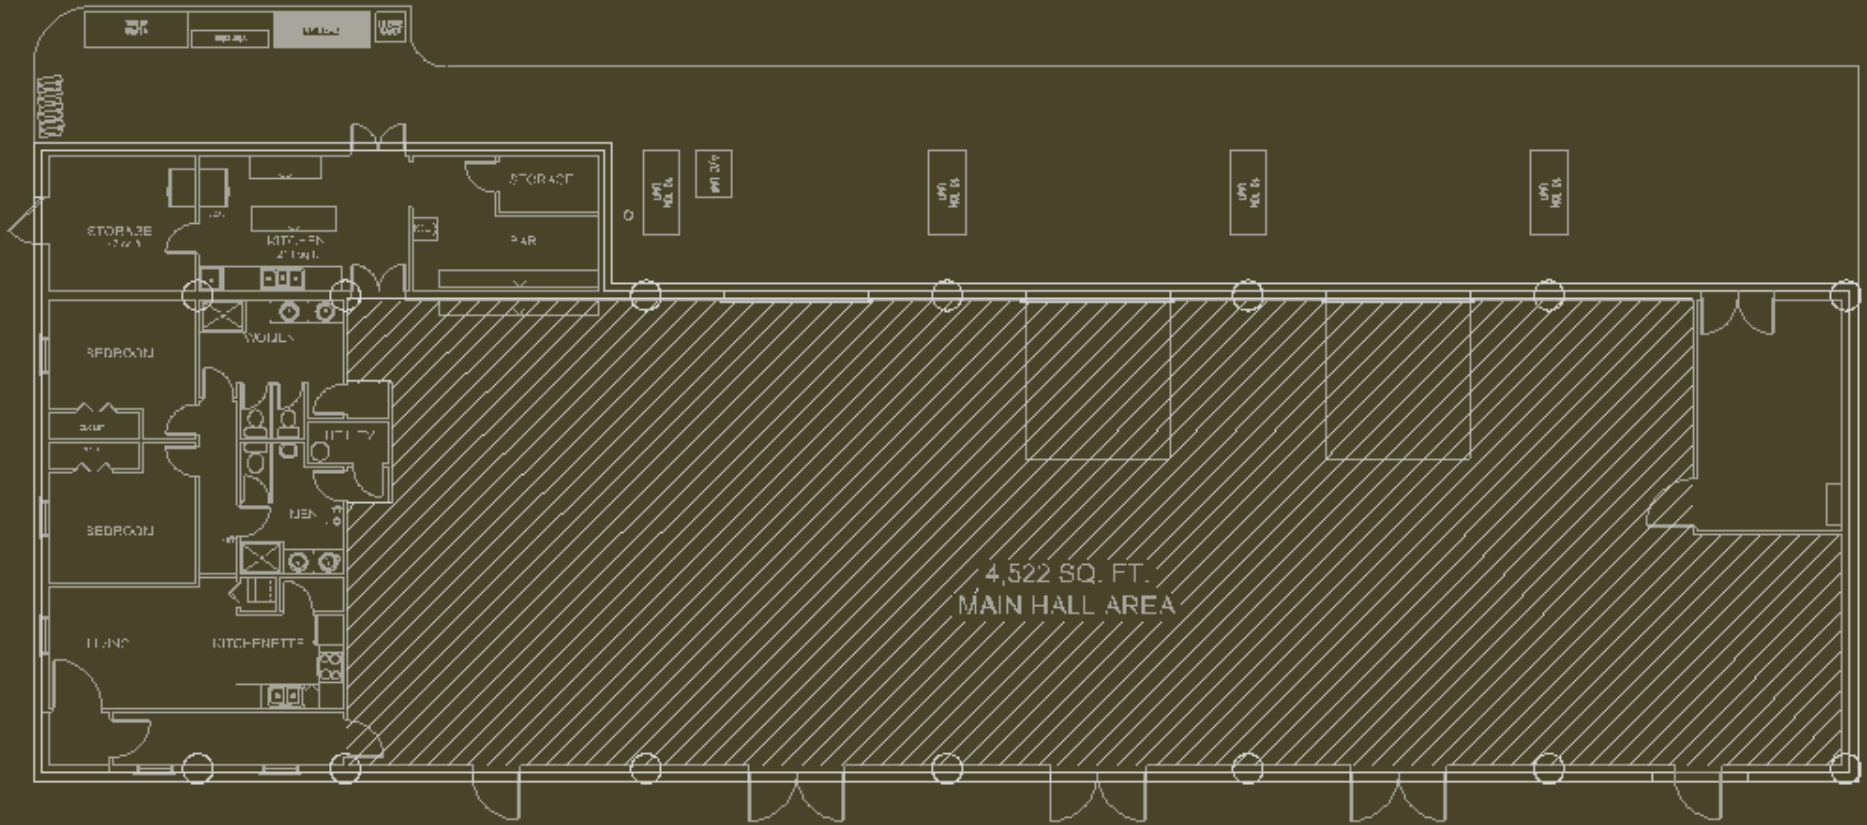

BELLA VITA RANCH

The Experience

This magnificent 4,500 sq. ft. structure sets in the gateway to the Texas hill country in central Texas. Conveniently located 15 minutes from Stephenville and a little over an hour from Fort Worth, and about one hour from Abilene. It is the perfect site for weddings, receptions, corporate events, reunions or Christmas parties. Unlimited parking is available on site.